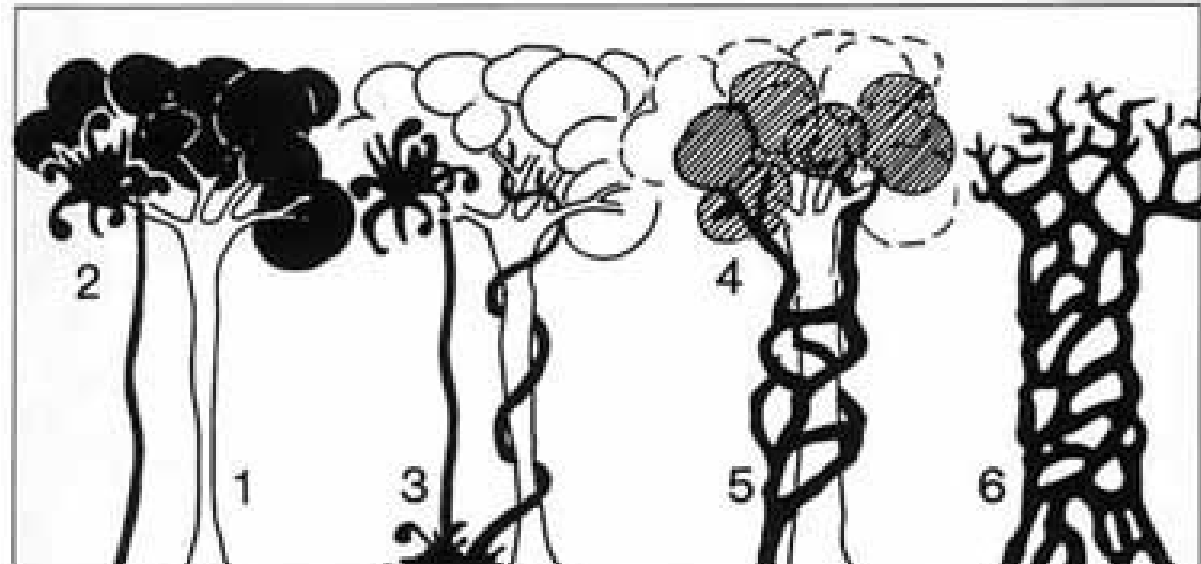

Yaxchilán

Guatemala

Anthroepiphytic

1hr boat trip

México

Frontera Corozal

Vertical text on the right side of the map, likely a legend or technical specifications, including various symbols and measurements.

INEGI logo and text: **INEGI**  
www.inegi.gob.mx  
CARTA TOPOGRAFICA  
1:50,000  
FRONTERA COROZAL 17000

Barcode and small text at the bottom left corner.

Scale bar and text at the bottom center: ESCALA 1:50,000