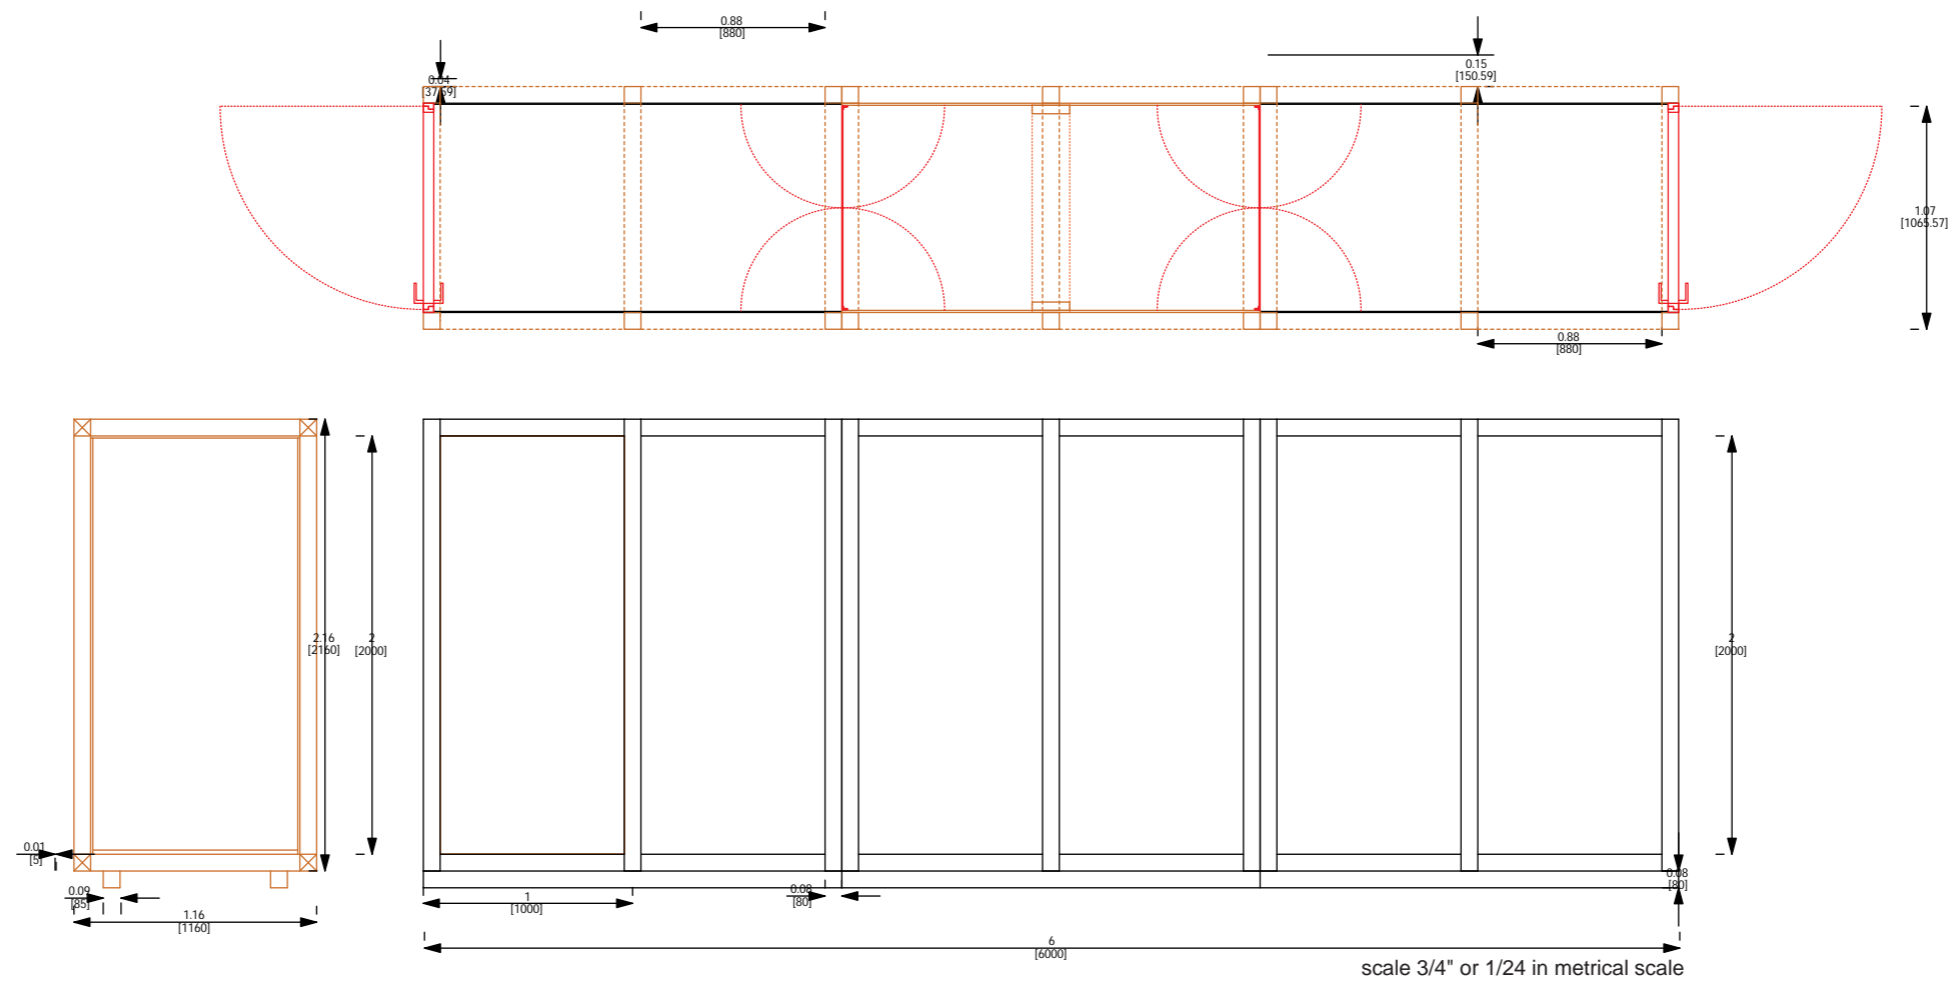

COMMUNICATION BOOTH Prefabricated construction, made out of 3 modular pieces (one central wood with two plastic fingers) of 2 meters long each other that will be screw together on site. The piece is 6 meters long by 1meter wide by 2 meters height. This is the minimum dimensions, and it could slightly vary depending upon wood panel standards. The structure is made out of lumber (around 8cmx8cmx200cm height) . It is located in the outside of the booth and it the same for the 3 pieces. The panels screw to the structure are made out of plastic and wood following the next sequence: plastic on the left, -wood on the center, and -plastic on the right ) The plastic is a semi transparent- semi opaque plastic and will be screw to the structure from the inside (around 0.3 to 0.5 mm) there is a material that look like cellular polycarbonate but is white, not really transparent. The wood panels ( around 0.8cm) will go also screw to the structure form the inside. A door made a out of the same plastic is located in both corners of the construction. A pushing door, made out of two pieces of plastic is located in the intersection between the plastic and the wood piece, we need two of those. A double frame is located in the central point of the booth and it will be used to hold and keep tense a latex sheet. The size of this frame will be the interior of the section. A powerful fluorescent light will be screw to the central beam in the plastic finger