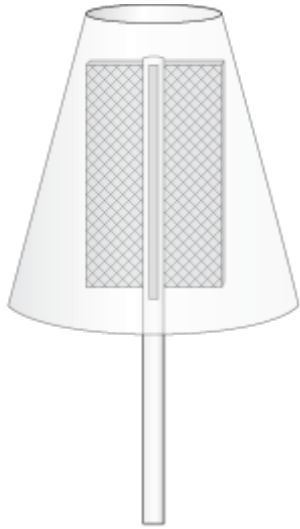

There are up to 8 Lamp Sculpture forms and 5 Benches.

Heights vary from 12' - 17' (5,181.6 millimetre(s))

Mail Lamp Form

Stainless
or
Powdercoated
Steel

All Materials for Benches and Lamps are one of two choices:
Stainless or Powder Coated Steel in Primary or Secondary Colours

Bench

Height: 2' Feet = 609.6 Millimetre(s)