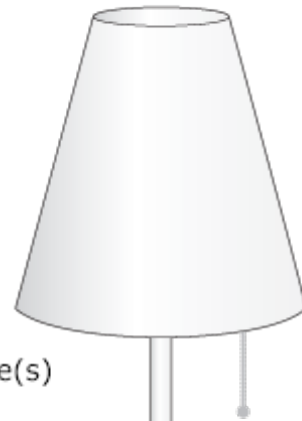

There are up to 8 Lamp Sculpture forms and 5 Benches.

Heights vary from 12' - 17' (5,181.6 millimetre(s))

Mail Lamp Form

Stainless
or
Powdercoated
Steel

All Materials for Benches and Lamps are one of two choices:
Stainless or Powder Coated Steel in Primary or Secondary Colours

Bench

Height: 2' Feet = 609.6 Millimetre(s)