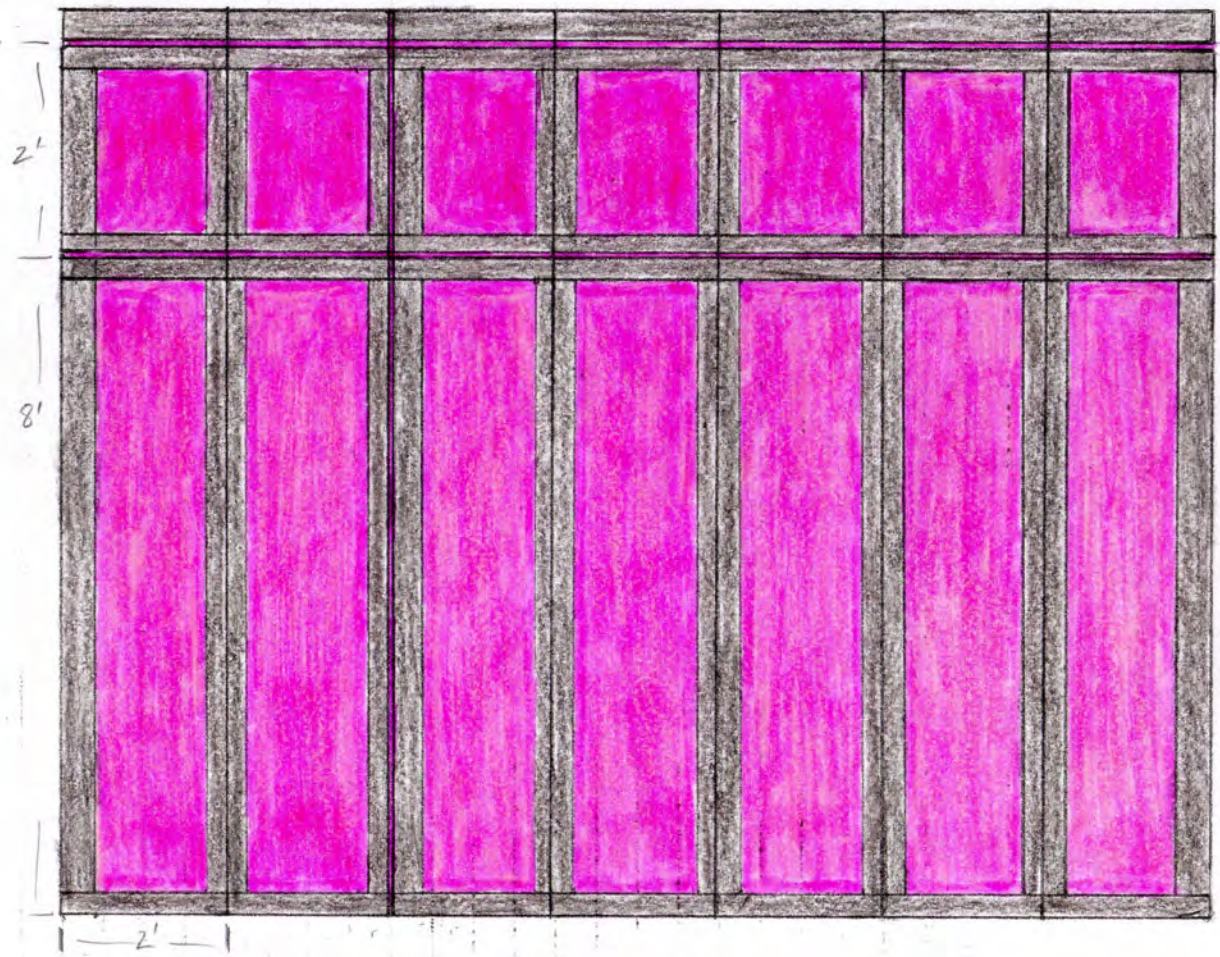

# SUMMERHOUSE

Summerhouse (Small Plan)  
Maquette  
Tom Hollenback 2011

Summerhouse  
Front View  
C.A. 2/25/2011

Cott  
Summerhouse  
Side View  
2/25/2011

Summerhouse  
Overhead - Interior View  
© (A) 2/25/2011

Steel Chicks, Stainless Track  
1/4" fluorescent flex in inside  
1/4" polycarbonate (clear) on outside  
Speakers in 4 corners possibly also outside  
With ambient summer sounds.