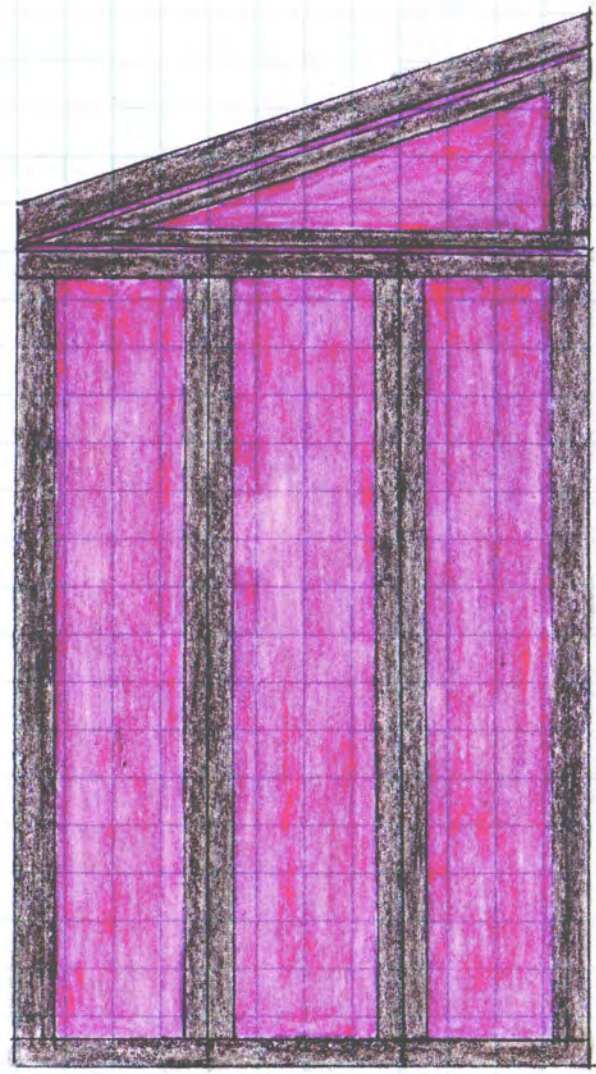

# SUMMERHOUSE

Summerhouse (Small Plan)  
Maquette  
Tom Hollenback 2011

Summerhouse  
Front View  
C.A. 2/25/2011

Cott  
Summerhouse  
Side View  
2/25/2011

Summerhouse  
Overhead - Interior View  
© (A) 2/25/2011

Steel Chicks, Stainless Track  
1/4" fluorescent flex in inside  
1/4" polycarbonate (clear) on outside  
Speakers in 4 corners possibly also outside  
With ambient summer sounds.