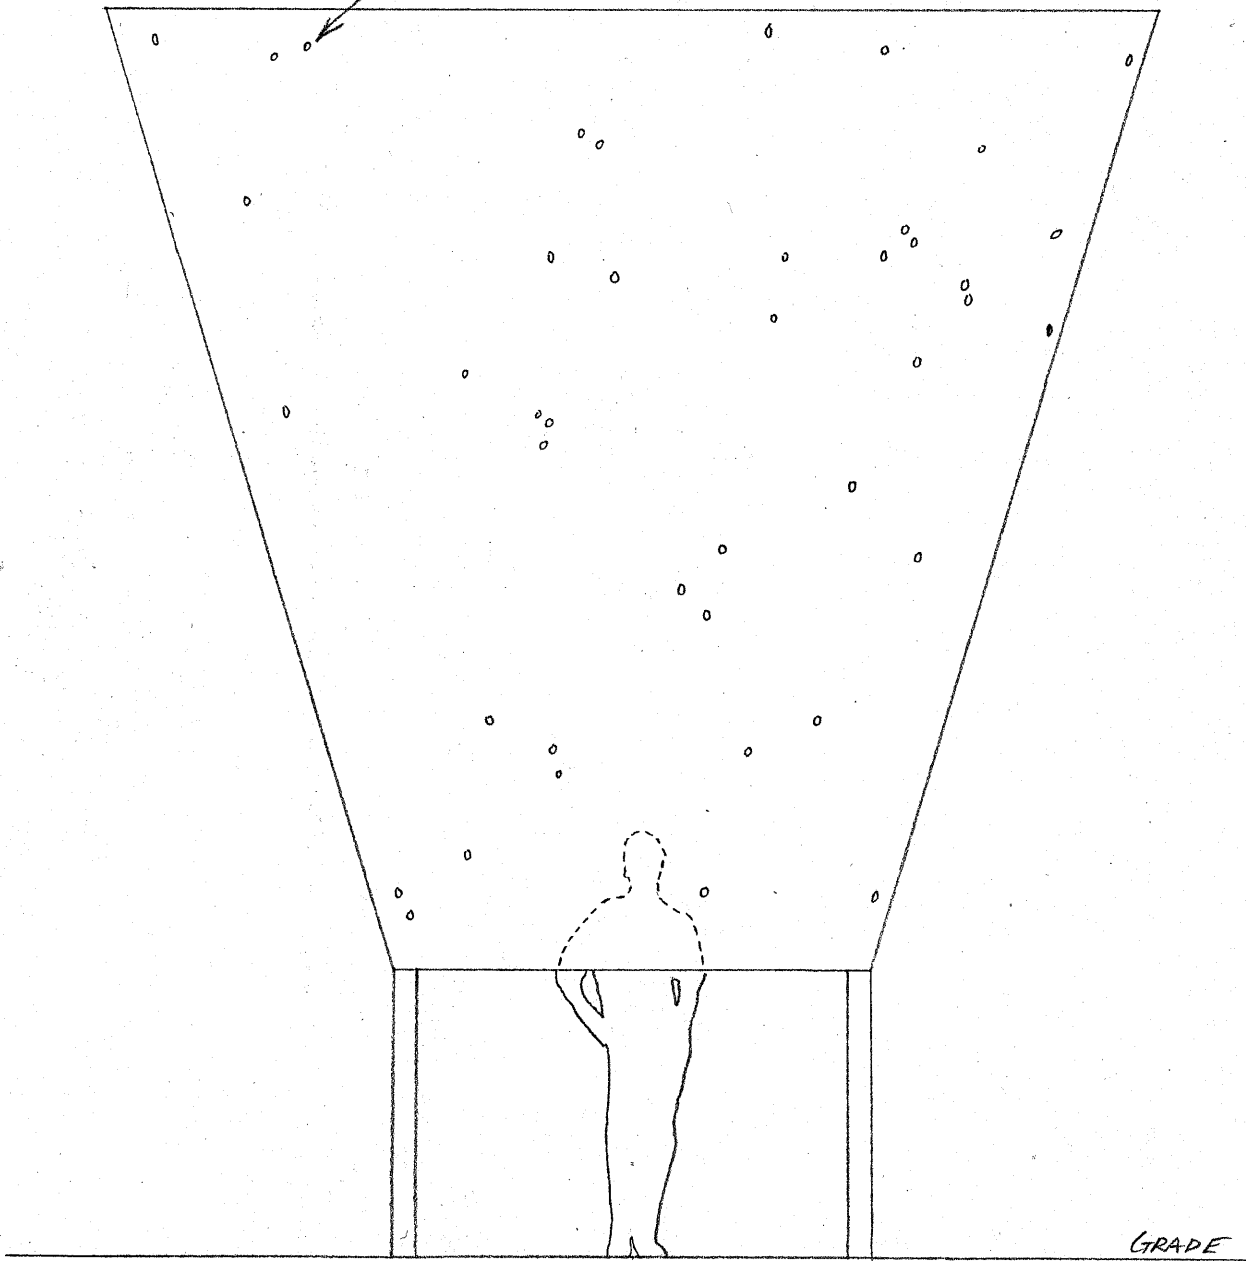

PERFORATIONS WHICH PICK UP AMBIANT LIGHT CREATING
STAR FIELD ON INTERIOR

SKY VESSEL FOR FOCUSING
(INSTRUMENT)

KRISTIN JONES / ANDREW GINZEL
289 BLEECKER STREET NEW YORK CITY, NEW YORK 100014
TEL: 212 691 9549 FAX: 212 691 9549

HUDSON RIVER PARK
HUDSON RIVER PARK CONSERVANCY
QUENNELL ROTHSCHILD ASSOCIATES / SIGNE NEILSEN

SKY VIEWER

SCALE: 3/8" DRAWING No. S-1 DATE: VI-97