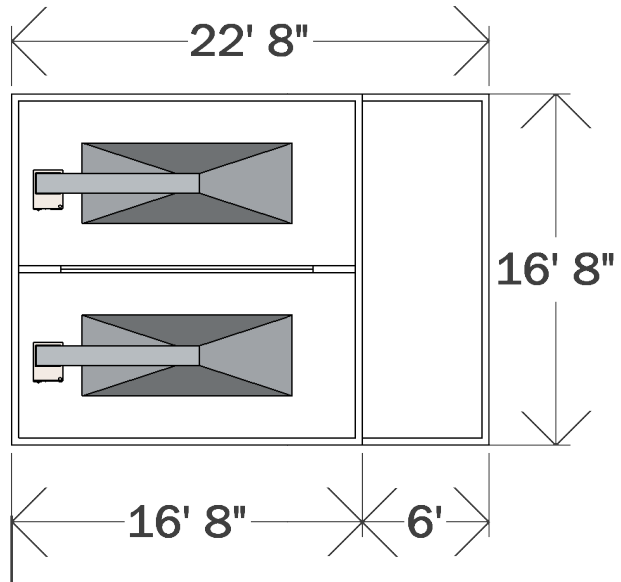

heaven and hell box

jonathan paul gillette

heating unit
climate controlled to 95°

air conditioning unit
climate controlled to 35°

pvc curtains
pvc curtain between
allowing viewer to
simultaneously experience
extreme temperatures
as they stand in the middle