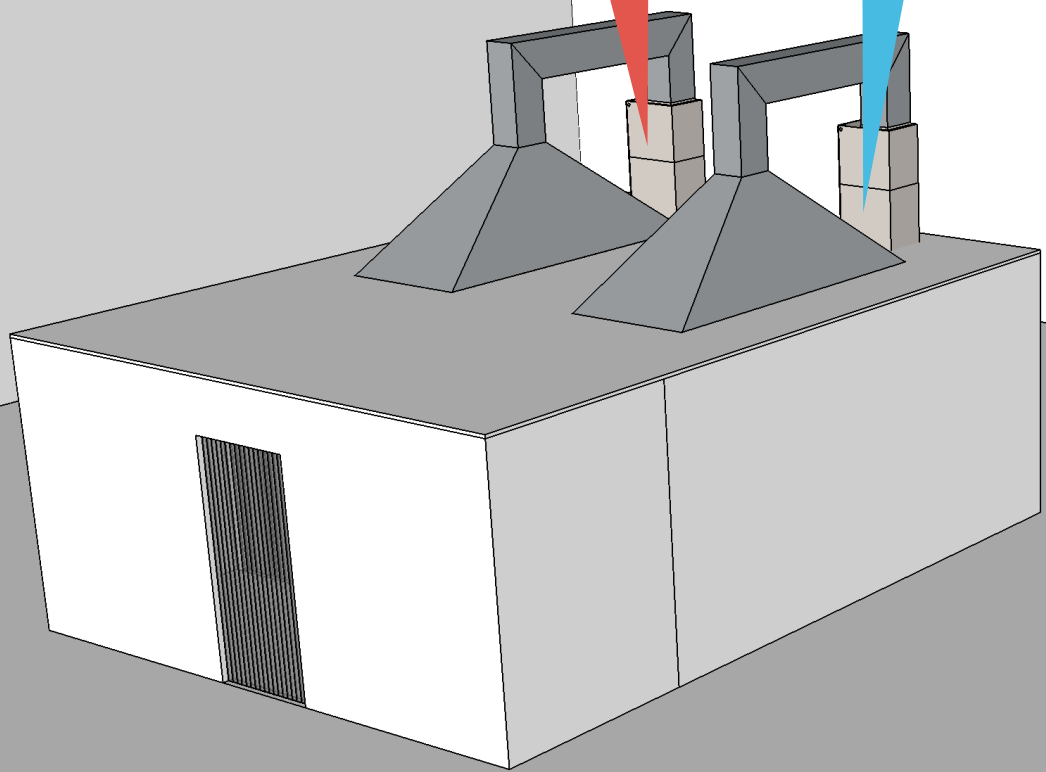

heaven and hell box

jonathan paul gillette

heating unit
climate controlled to 95°

air conditioning unit
climate controlled to 35°

pvc curtains
pvc curtain between
allowing viewer to
simultaneously experience
extreme temperatures
as they stand in the middle