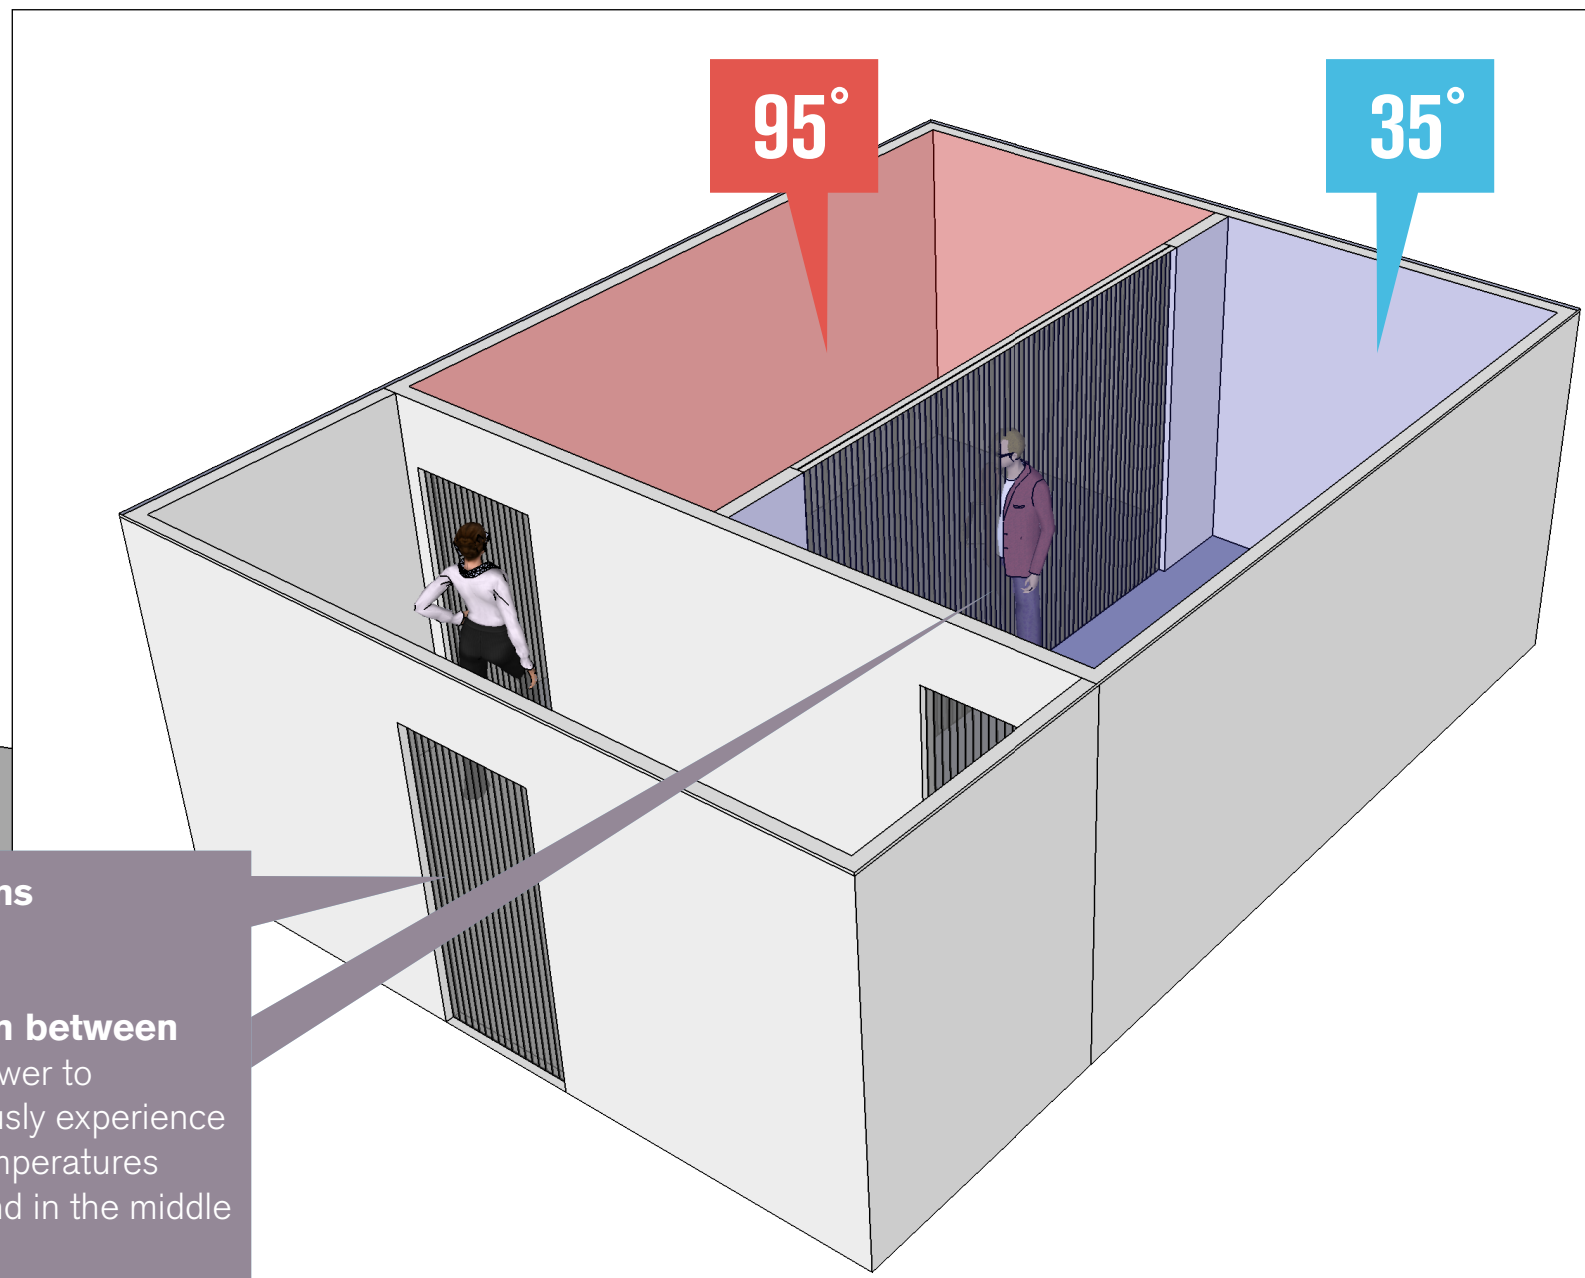

heaven and hell box

jonathan paul gillette

heating unit
climate controlled to 95°

air conditioning unit
climate controlled to 35°

pvc curtains
pvc curtain between
allowing viewer to
simultaneously experience
extreme temperatures
as they stand in the middle