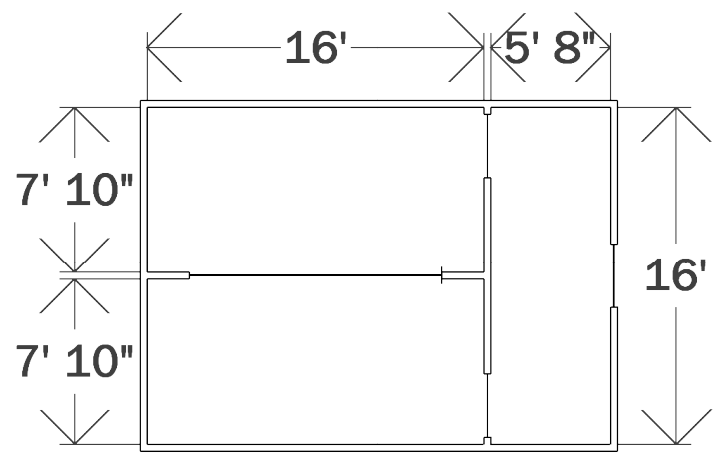

heaven and hell box

jonathan paul gillette

heating unit
climate controlled to 95°

air conditioning unit
climate controlled to 35°

pvc curtains
pvc curtain between
allowing viewer to
simultaneously experience
extreme temperatures
as they stand in the middle