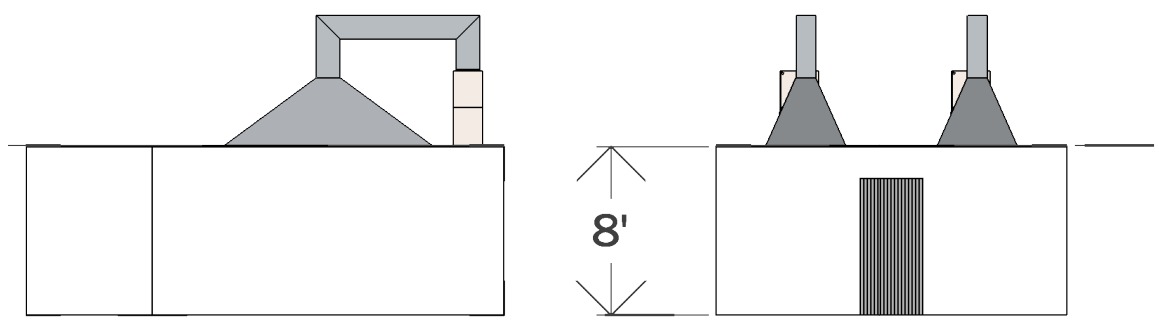

heaven and hell box

jonathan paul gillette

heating unit
climate controlled to 95°

air conditioning unit
climate controlled to 35°

pvc curtains
pvc curtain between
allowing viewer to
simultaneously experience
extreme temperatures
as they stand in the middle